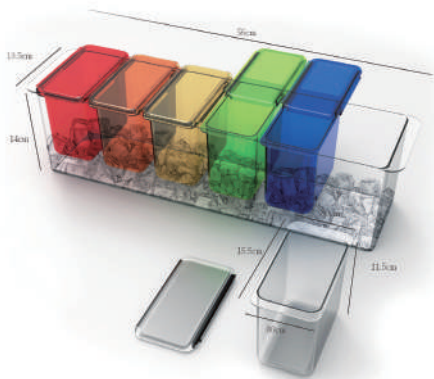

Transformer / Portable Bar III

Sandglass Tea Maker

Glass Washer

Fruit Condiment

Corkscrew